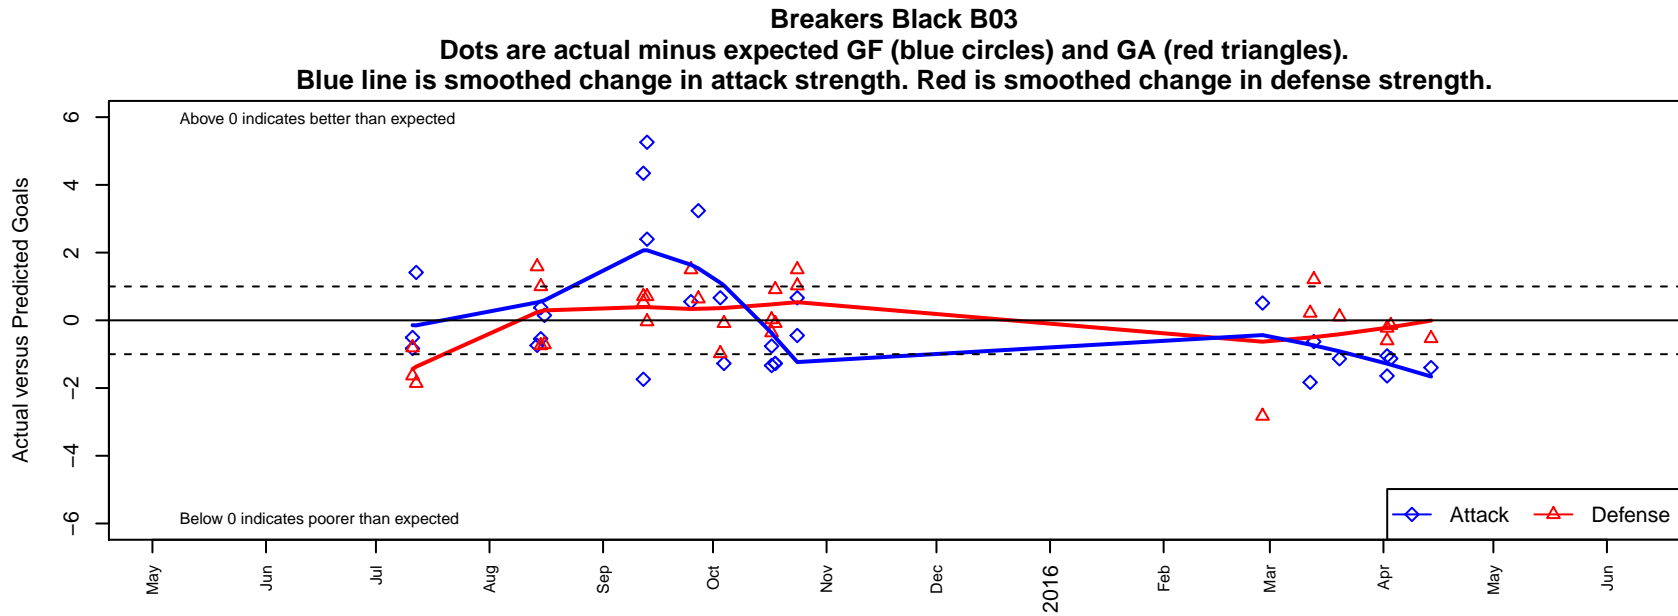

**attack and defense variance (black dot)
relative to other teams
and top 10 in region**

**attack and defense rating
relative to others at age
and all opponents in last 13 months**

Breakers Black B03

Breakers SC
Spokane, WA
B03 total strength=607
attack=0.54 defense=0.49
fall league = PSPL–Inland Div 1 U12
spr league = Spr PSPL Classic 1 U12
notes= Chester 2015

alt names used:
Breakers – Chester BU03
IEYSA Breakers B03 Black Chester
BREAKERSBREAKERS – CHESTER B03
IEYSA Breakers B03 Black Chester

Venues played:
2015 Seattle United Cup BU12 Gold
2015 Mt Hood Challenge U13
2015 Pend Orielle Cup Gold
2015 PSPL–Inland Div 1 U12
2015 Spr PSPL Classic 1 U12